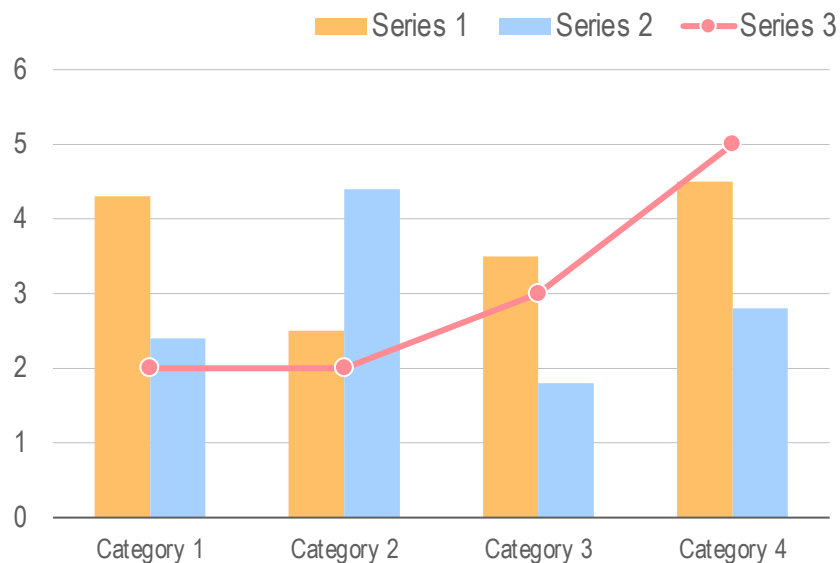

Left content 2/3 chart

Side Bar information goes here.

Chart Data Labels go inside Top of column or asset, Arial Narrow Bold. They should default to grey 10-12pt, but can be adjusted accordingly. For example, if you want to showcase a certain data point, it can be increased in size and emboldened further as shown.

Chart Title

Combo charts

Combo Column + Line

2 Axis Sample

Chart samples

STACKED

Stacked Bar Graph Sample

Bar Chart Sample