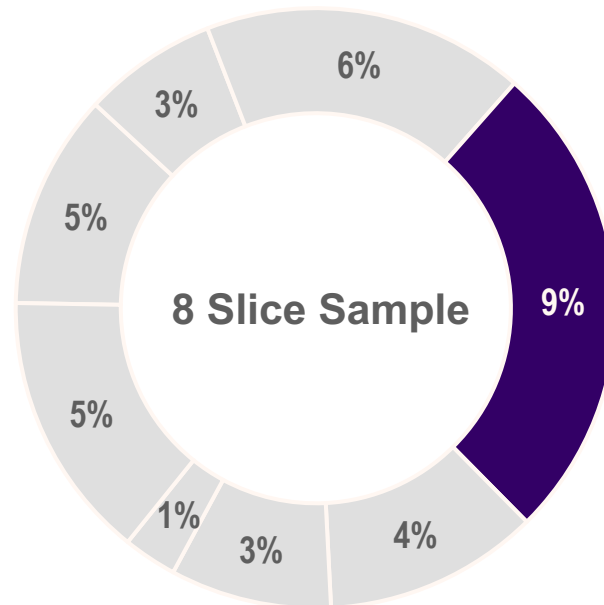

Doughnut chart samples

DOUGHNUT CHARTS CAN BE ADJUSTED ACCORDING TO COLOR PALATE. HOLE SIZE IS 65%. LEGEND IS PLACED CORNER RIGHT.

■ 1st Qtr ■ 2nd Qtr ■ 3rd Qtr ■ 4th Qtr

2 TIER DOUGHNUT SAMPLE DOUGHNUT HOLE SIZE CAN BE ADJUSTED AS PER DATA LABELS NEED.

■ Series 1

■ Series 2

Doughnut chart usage

NO MORE THAN 8 SLICES ON A DOUGHNUT CHART FOR READABILITY.

Anything with more than 8 categories should be considered in a different type of chart.

HIGHLIGHTING ONE SLICE CAN PUT EMPHASIS ON THAT DATA POINT. LARGEST AMOUNT IS ALWAYS IN PURPLE.

Data Labels are fully editable

Alternative Charts

FIGURE 01.

Area Sample

FIGURE 02.

Waterfall Chart Sample

Image Library Pending

Infographic Samples