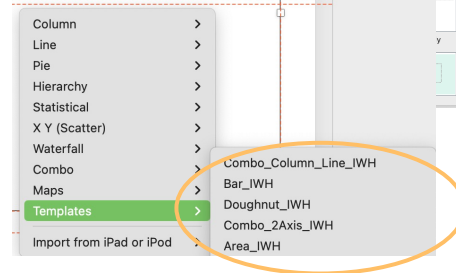

Lorem ipsum dolor sit amet, consectetur adipiscing elit.

Lorem ipsum dolor sit amet, consectetur adipiscing elit.

Lorem ipsum dolor sit amet, consectetur adipiscing elit.

Chart Title

About this deck

1. Custom layouts have been organized in sections and can be accessed in **LAYOUTS**.
2. Auto-formatting can be applied with **RESET** the slide
3. The Deck template theme will be released upon approval.
4. Pre-designed themes have built for easy color palette usage.
5. Infographics and other elements can be found in **DESIGN ELEMENTS**.
6. Charts have been preformatted and can found in **TEMPLATES**. If you choose from the other menus, charts will NOT be pre-formatted.
7. All layouts are fully editable for use.
8. For bullets, make sure you using **INDENT** in your formatting for the carrot >. Default bullet will be a plain dot.
9. Additional treatments to color pallet: **#DCCFFA 220/207/250**