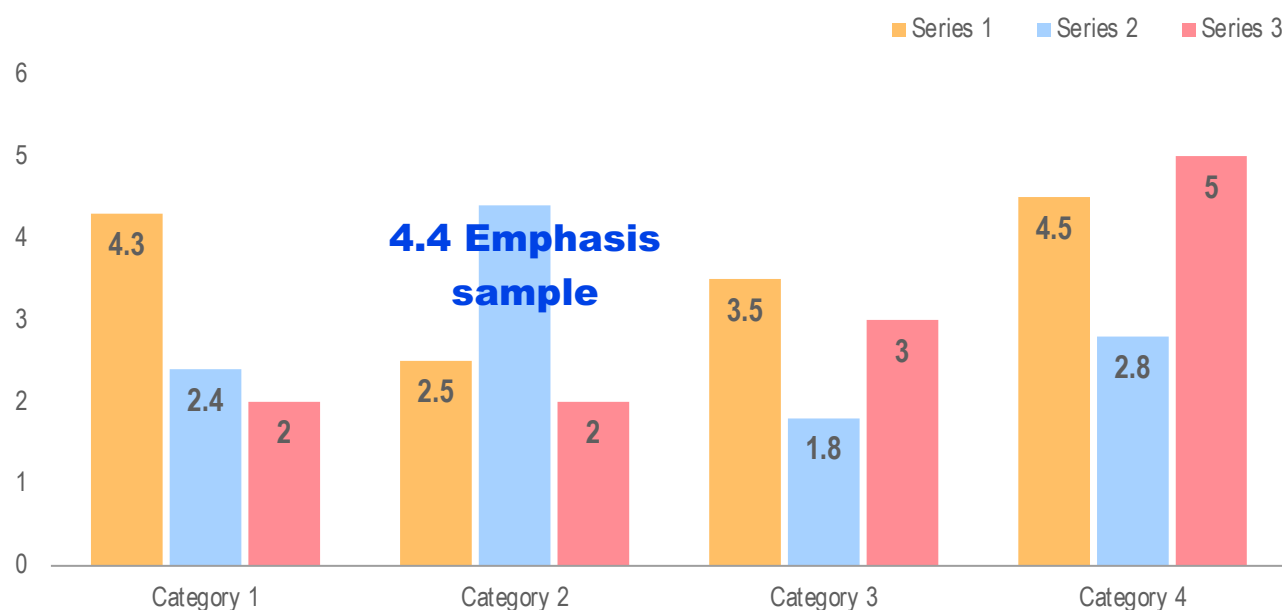

Left content 2/3 chart

Side Bar information goes here.

Chart Data Labels go inside Top of column or asset, Arial Narrow Bold. They should default to grey 10-12pt, but can be adjusted accordingly. For example, if you want to showcase a certain data point, it can be increased in size and emboldened further as shown.

Chart Title