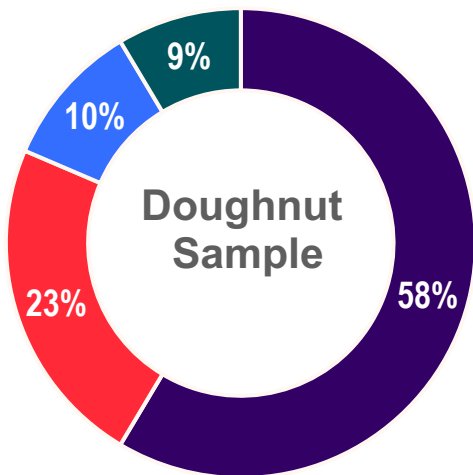

Doughnut chart samples

DOUGHNUT CHARTS CAN BE ADJUSTED ACCORDING TO COLOR PALATE. HOLE SIZE IS 65%. LEGEND IS PLACED CORNER RIGHT.

■ 1st Qtr ■ 2nd Qtr ■ 3rd Qtr ■ 4th Qtr