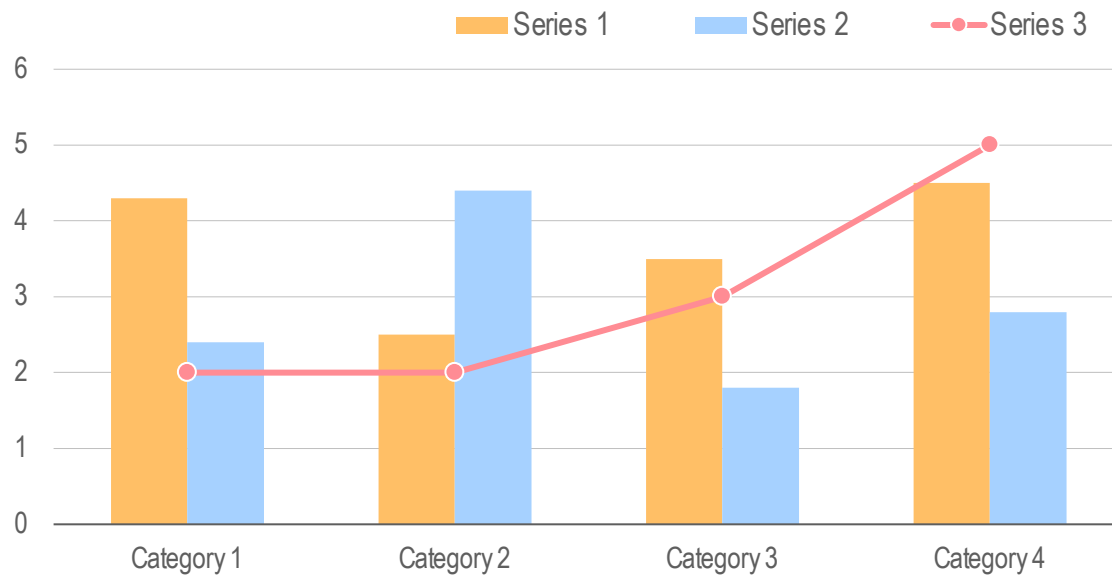

FPO

Image Library Pending

Chart Title