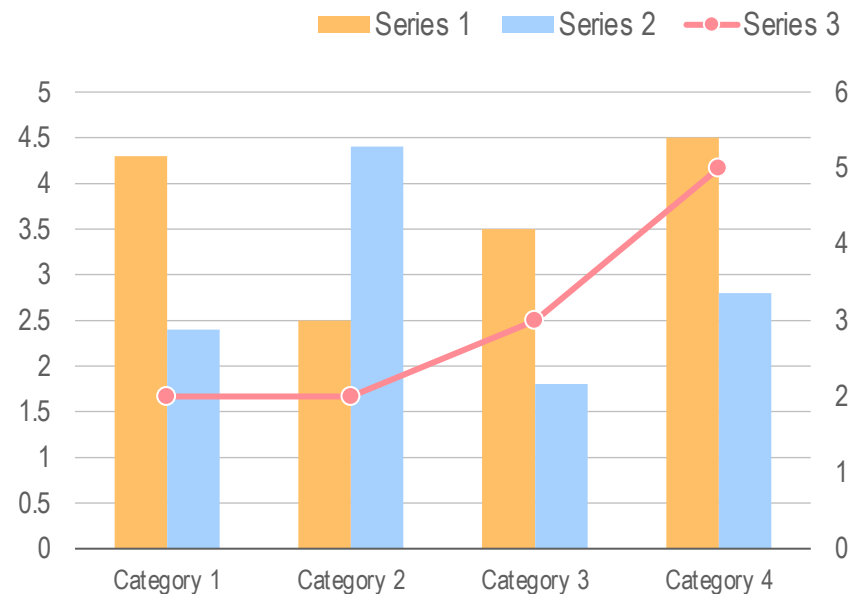

Left content 2/3 chart

Side Bar information goes here.

Chart Data Labels go inside Top of column or asset, Arial Narrow Bold. They should default to grey 10-12pt, but can be adjusted accordingly. For example, if you want to showcase a certain data point, it can be increased in size and emboldened further as shown.

Chart Title

Combo charts

Combo Column + Line

2 Axis Sample

Chart samples

STACKED

Stacked Bar Graph Sample

Bar Chart Sample