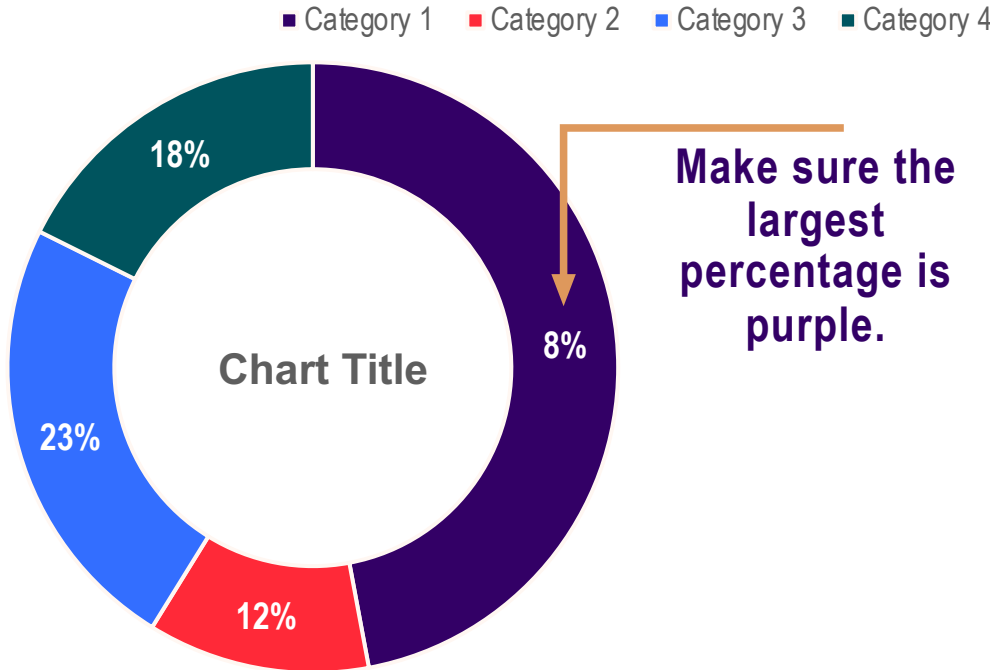

Timeline Sample A Vertical Time Line

Timeline Sample B Horizontal Option

Chart + Callout Sample

This is a great
place for a
Stat
XX%

FPO

Image Library Pending

Table Number Sample

Title	Title	Title	Title	Title
25%	25%	25%	25%	25%
25%	25%	25%	25%	25%
25%	25%	25%	25%	25%
25%	25%	25%	25%	25%