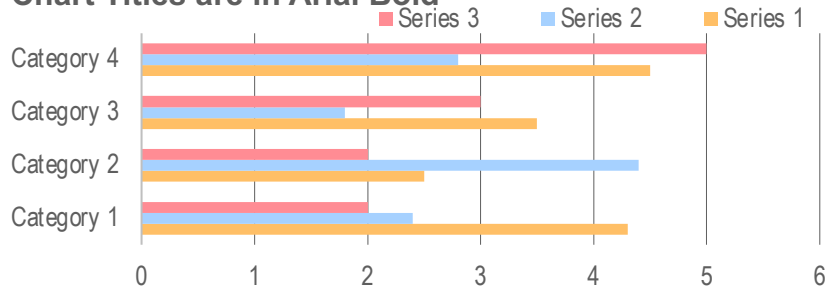

Chart Titles are in Arial Bold

Lorem ipsum dolor sit amet, consectetur adipiscing elit. Donec vulputate diam at lacus varius tristique. Nulla faucibus nisl sem, a pulvinar lectus pellentesque eu. Praesent sodales turpis et aliquet auctor. In viverra pharetra metus, eget auctor elit consectetur at.

Title	Title	Title	Title	Title
123	123	123	123	123
123	123	123	123	123
123	123	123	123	123
123	123	123	123	123
123	123	123	123	123