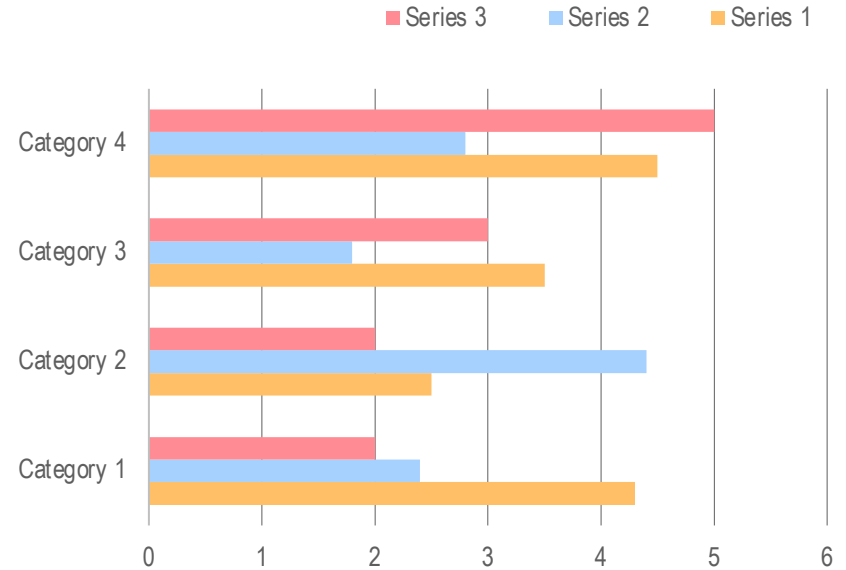

Left content 2/3 chart

Side Bar information goes here.

Chart Data Labels go inside Top of column or asset, Arial Narrow Bold. They should default to grey 10-12pt, but can be adjusted accordingly. For example, if you want to showcase a certain data point, it can be increased in size and emboldened further as shown.

Chart Title

Combo charts

Combo Column + Line

2 Axis Sample

Chart samples

STACKED

Stacked Bar Graph Sample

Bar Chart Sample