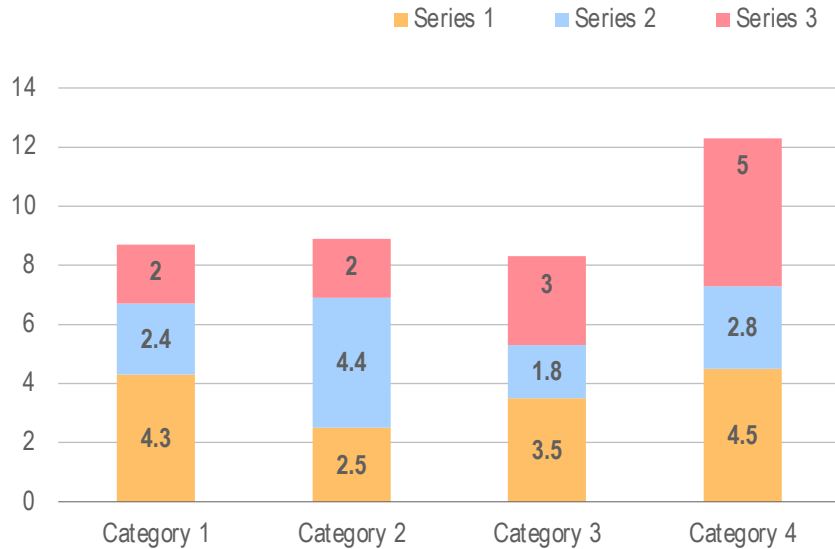

Left content 2/3 chart

Side Bar information goes here.

Chart Data Labels go inside Top of column or asset, Arial Narrow Bold. They should default to grey 10-12pt, but can be adjusted accordingly. For example, if you want to showcase a certain data point, it can be increased in size and emboldened further as shown.

Chart Title

Combo charts

Combo Column + Line

2 Axis Sample

Chart samples

STACKED

Stacked Bar Graph Sample

Bar Chart Sample