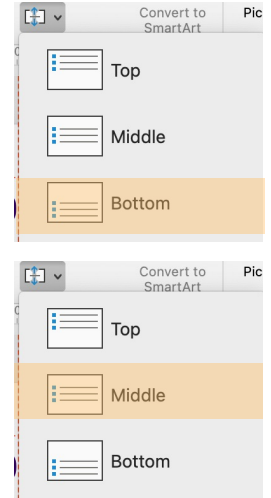

Unfortunately, PPT has no way that I've found, to provide a custom formatted table as they do with charts. The closest I can get, is the default seen here.

About Table Formatting

There are a few extra steps to custom formatting the slide.

1. Drop in your table. The default is seen here.
2. Update the font size to at least 11 pt.
3. The title should be bold aligned bottom. You can use narrow for long #s and regular for the body. Aligned to middle either left or centered as per content dictates.
4. You can showcase certain lines or cells by filling them in or highlighting them as you see fit.

Default size is 6.8

Update to 11 pt

Numbers

Table Sample

How do I achieve this effect?
Table Headers are bottom aligned
and bold.

TABLE SAMPLE 01.

Numbers	Numbers	Numbers	Numbers	Numbers
75%	75%	75%	75%	75%
75%	75%	75%	75%	75%
75%	75%	75%	75%	75%
75%	75%	75%	75%	75%
75%	75%	75%	75%	75%
75%	75%	75%	75%	75%
75%	75%	75%	75%	75%

TABLE SAMPLE 02.

Words	Words	Words	Words	Words
Lorem ipsum dolor	Lorem ipsum dolor	Lorem ipsum dolor	Lorem ipsum dolor	Lorem ipsum dolor
Lorem ipsum dolor	Lorem ipsum dolor	Lorem ipsum dolor	Lorem ipsum dolor	Lorem ipsum dolor
Lorem ipsum dolor	Lorem ipsum dolor	Lorem ipsum dolor	Lorem ipsum dolor	Lorem ipsum dolor
Lorem ipsum dolor	Lorem ipsum dolor	Lorem ipsum dolor	Lorem ipsum dolor	Lorem ipsum dolor
Lorem ipsum dolor	Lorem ipsum dolor	Lorem ipsum dolor	Lorem ipsum dolor	Lorem ipsum dolor
Lorem ipsum dolor	Lorem ipsum dolor	Lorem ipsum dolor	Lorem ipsum dolor	Lorem ipsum dolor
Lorem ipsum dolor	Lorem ipsum dolor	Lorem ipsum dolor	Lorem ipsum dolor	Lorem ipsum dolor