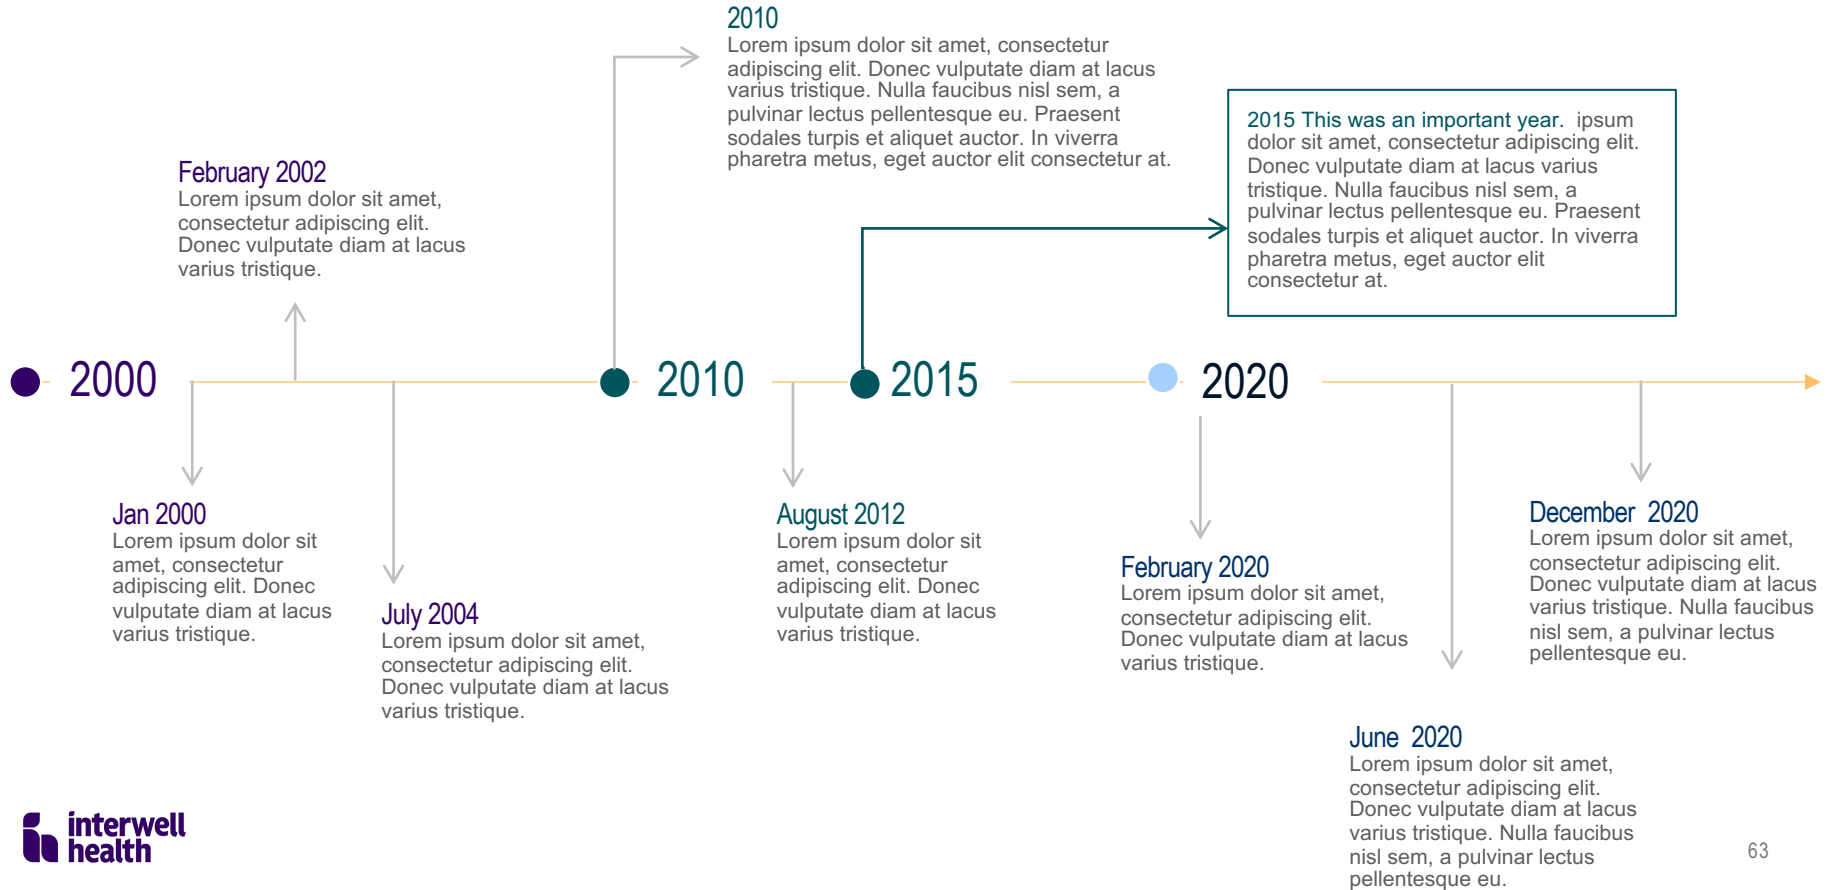

Timeline Sample A Vertical Time Line

Timeline Sample B Horizontal Option

Chart + Callout Sample

This is a great
place for a
Stat
XX%

FPO

Image Library Pending

Table Number Sample

Title	Title	Title	Title	Title
25%	25%	25%	25%	25%
25%	25%	25%	25%	25%
25%	25%	25%	25%	25%
25%	25%	25%	25%	25%

FPO

Image Library Pending

Chart Title

Highlight Information or Intro Text

Lorem ipsum dolor sit amet, consectetur adipiscing elit. Donec vulputate diam at lacus varius tristique. Nulla faucibus nisl sem, a pulvinar lectus pellentesque eu.