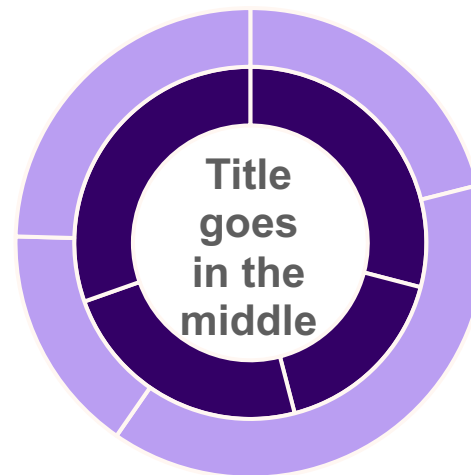

Left content 2/3 chart

Side Bar information goes here.

Chart Data Labels go inside Top of column or asset, Arial Narrow Bold. They should default to grey 10-12pt, but can be adjusted accordingly. For example, if you want to showcase a certain data point, it can be increased in size and emboldened further as shown.

Chart Title

Combo charts

Combo Column + Line

2 Axis Sample

Chart samples

STACKED

Stacked Bar Graph Sample

Bar Chart Sample

Doughnut chart samples

DOUGHNUT CHARTS CAN BE ADJUSTED ACCORDING TO COLOR PALATE. HOLE SIZE IS 65%. LEGEND IS PLACED CORNER RIGHT.

■ 1st Qtr ■ 2nd Qtr ■ 3rd Qtr ■ 4th Qtr

2 TIER DOUGHNUT SAMPLE DOUGHNUT HOLE SIZE CAN BE ADJUSTED AS PER DATA LABELS NEED.

■ Series 1

■ Series 2

Doughnut chart usage

NO MORE THAN 8 SLICES ON A DOUGHNUT CHART FOR READABILITY.

Anything with more than 8 categories should be considered in a different type of chart.

HIGHLIGHTING ONE SLICE CAN PUT EMPHASIS ON THAT DATA POINT. LARGEST AMOUNT IS ALWAYS IN PURPLE.