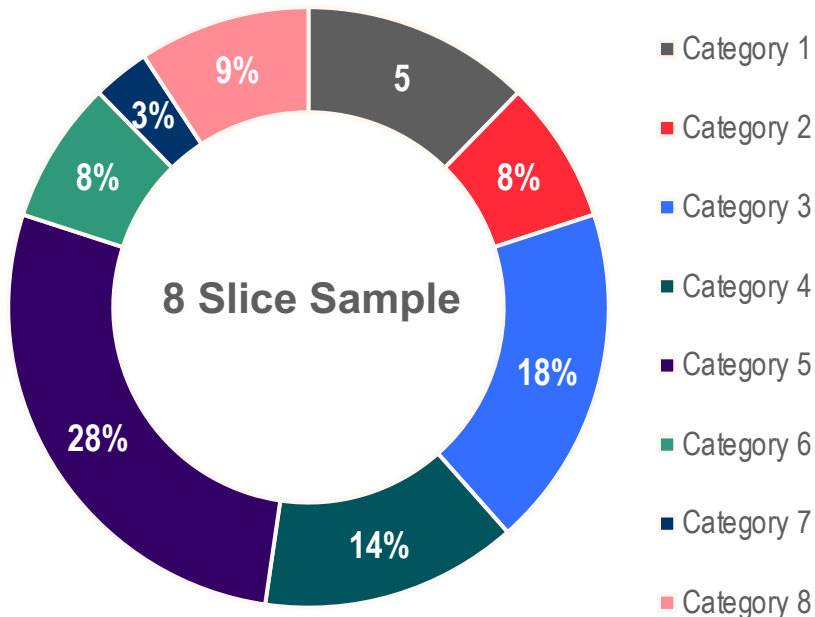

Doughnut chart samples

DOUGHNUT CHARTS CAN BE ADJUSTED ACCORDING TO COLOR PALATE. HOLE SIZE IS 65%. LEGEND IS PLACED CORNER RIGHT.

■ 1st Qtr ■ 2nd Qtr ■ 3rd Qtr ■ 4th Qtr

2 TIER DOUGHNUT SAMPLE DOUGHNUT HOLE SIZE CAN BE ADJUSTED AS PER DATA LABELS NEED.

■ Series 1

■ Series 2

Doughnut chart usage

NO MORE THAN 8 SLICES ON A DOUGHNUT CHART FOR READABILITY.

Anything with more than 8 categories should be considered in a different type of chart.

HIGHLIGHTING ONE SLICE CAN PUT EMPHASIS ON THAT DATA POINT. LARGEST AMOUNT IS ALWAYS IN PURPLE.

Data Labels are fully editable

Alternative Charts

FIGURE 01.

Area Sample

FIGURE 02.

Waterfall Chart Sample

Image Library Pending

Infographic Samples