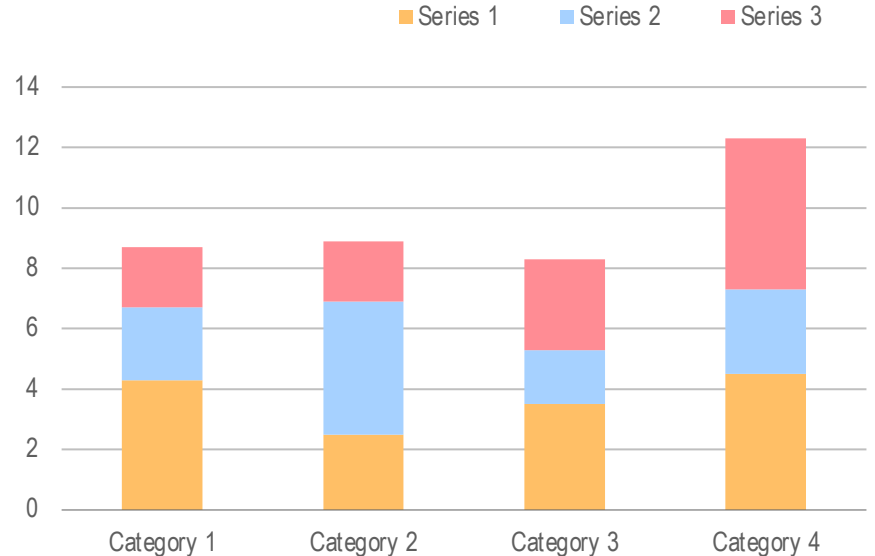

Chart Title Arial Bold 16pt

Table sample ledger style

Title	Title	Title	Title	Title
123	123	123	123	123
123	123	123	123	123
123	123	123	123	123
123	123	123	123	123
123	123	123	123	123
123	123	123	123	123
123	123	123	123	123
123	123	123	123	123
123	123	123	123	123
123	123	123	123	123
123	123	123	123	123

Left content 2/3 chart

Side Bar information goes here.

Chart Data Labels go inside Top of column or asset, Arial Narrow Bold. They should default to grey 10-12pt, but can be adjusted accordingly. For example, if you want to showcase a certain data point, it can be increased in size and emboldened further as shown.