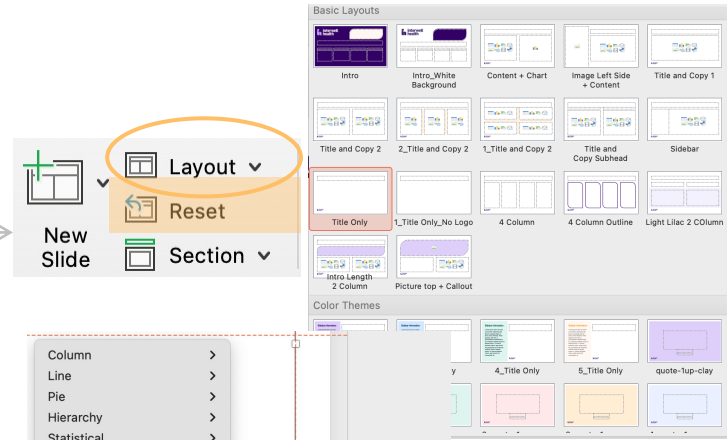

Lorem ipsum dolor sit amet, consectetur adipiscing elit.

Lorem ipsum dolor sit amet, consectetur adipiscing elit.

Lorem ipsum dolor sit amet, consectetur adipiscing elit.

Chart Title

About this deck

1. Custom layouts have been organized in sections and can be accessed in **LAYOUTS**.
2. Auto-formatting can be applied with **RESET** the slide
3. The Deck template theme will be released upon approval.
4. Pre-designed themes have built for easy color palette usage.
5. Infographics and other elements can be found in **DESIGN ELEMENTS**.
6. Charts have been preformatted and can found in **TEMPLATES**. If you choose from the other menus, charts will NOT be pre-formatted.
7. All layouts are fully editable for use.
8. For bullets, make sure you using **INDENT** in your formatting for the carrot >. Default bullet will be a plain dot.
9. Additional treatments to color pallet: **#DCCFFA 220/207/250**